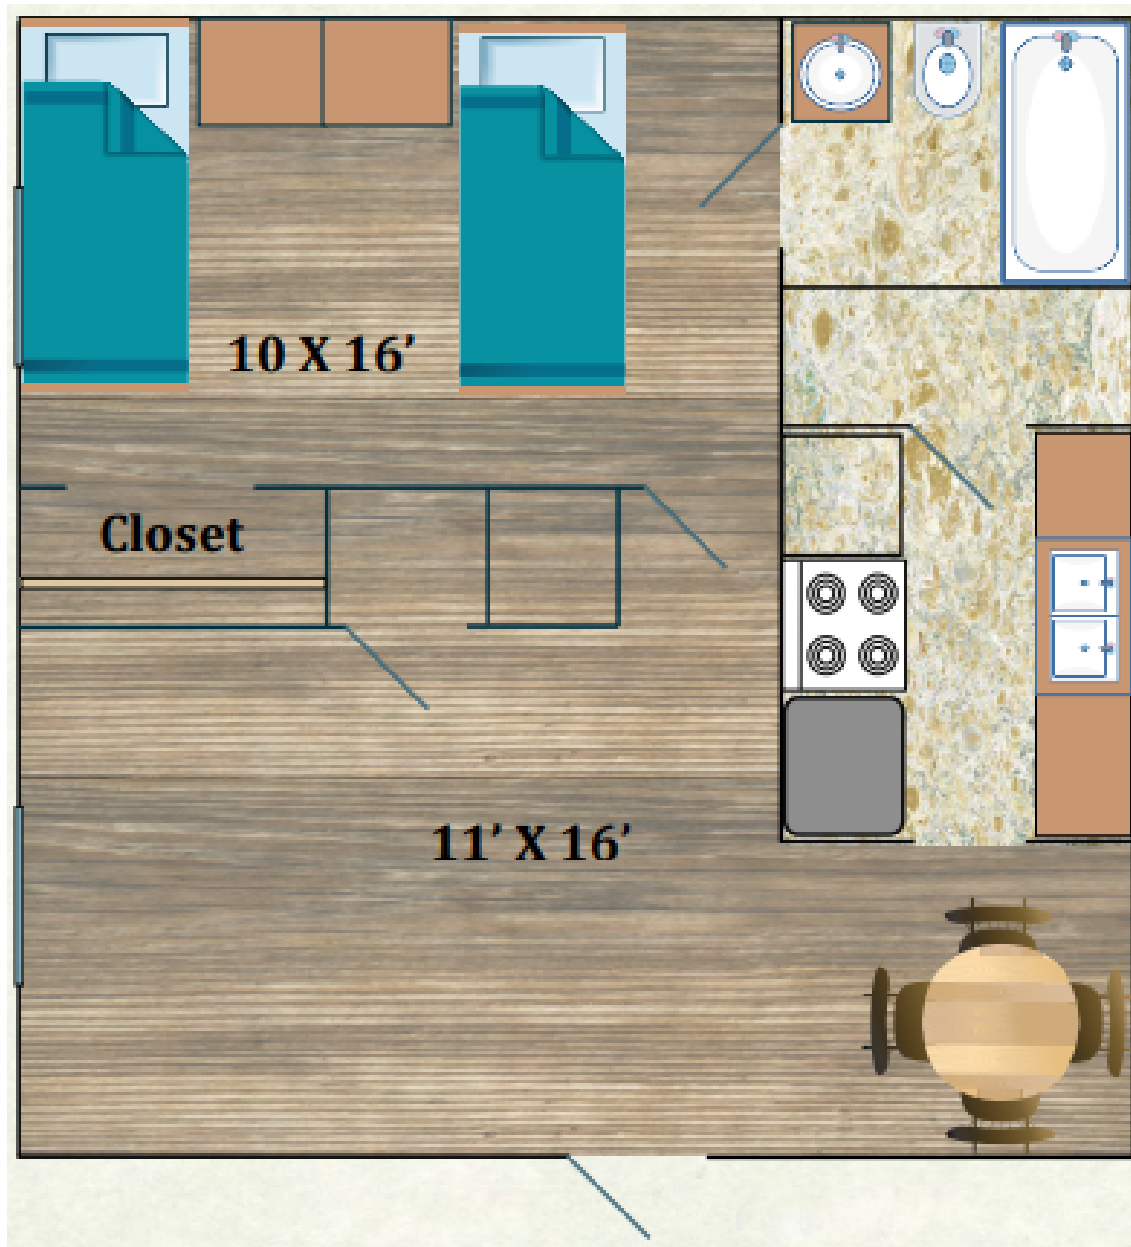

COLLEGE VIEW APARTMENTS

- 2 Occupants
- Approx. 540 Sq. Ft.
- 1 Bedroom
- Shared Bath
- Additional Room Details <https://www.umhb.edu/students/residence/college-view#1845>

COLLEGE VIEW APARTMENTS

- 3 Occupants
- Approx. 670 Sq. Ft.
- 2 Bedrooms
- Shared Bath
- Additional Room Details <https://www.umhb.edu/students/residence/college-view#1845>